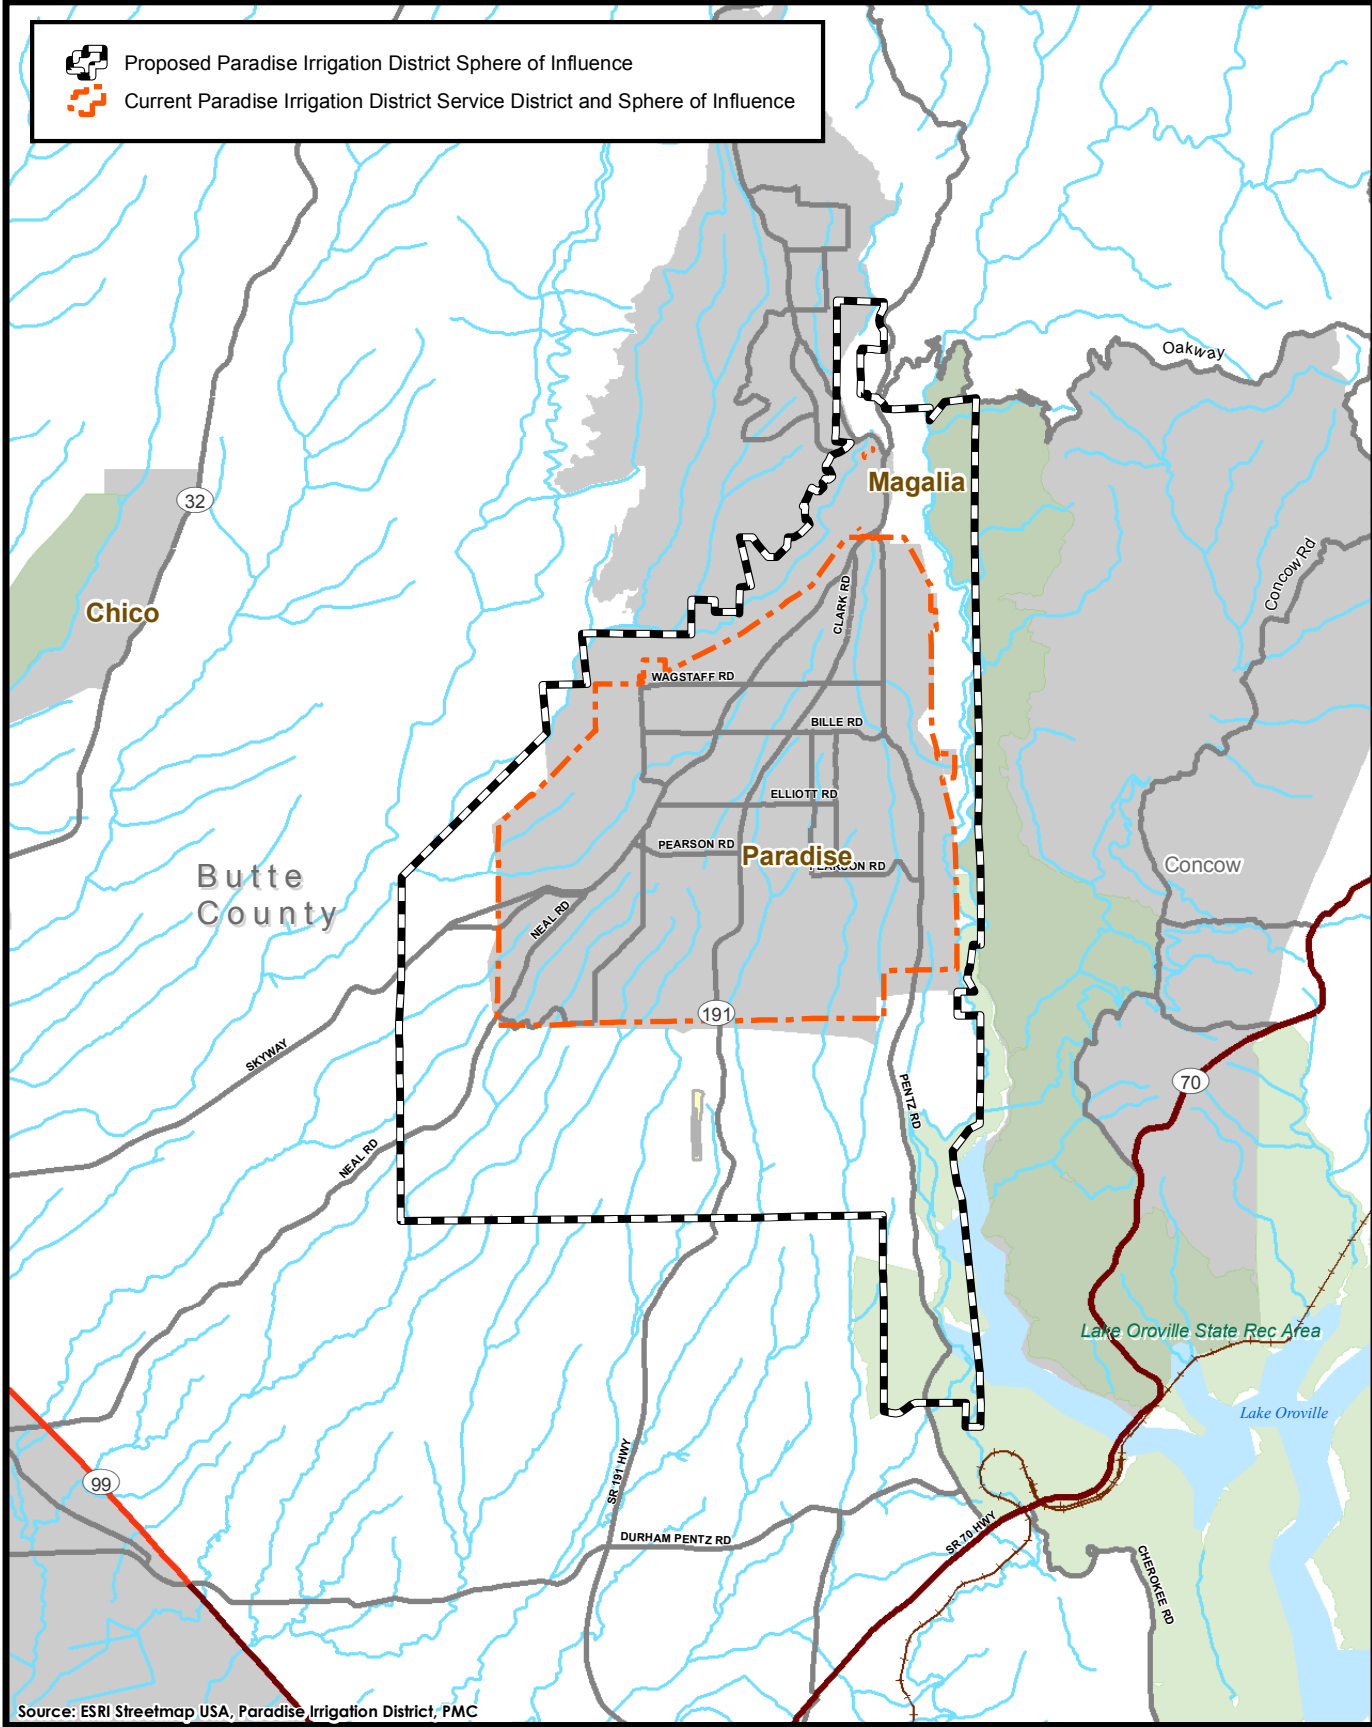

T:\GIS\BUTTE_COUNTY\MXD\S\2010\EXISTINGANDPROPOSEDSERVICE\CEBNDRY.MXD - 4/12/2010 @ 10:21:58 AM

 Proposed Paradise Irrigation District Sphere of Influence
 Current Paradise Irrigation District Service District and Sphere of Influence

Source: ESRI Streetmap USA, Paradise Irrigation District, PMC

Existing and Proposed PID Sphere of Influence
(Revision Proposed, April 2010)